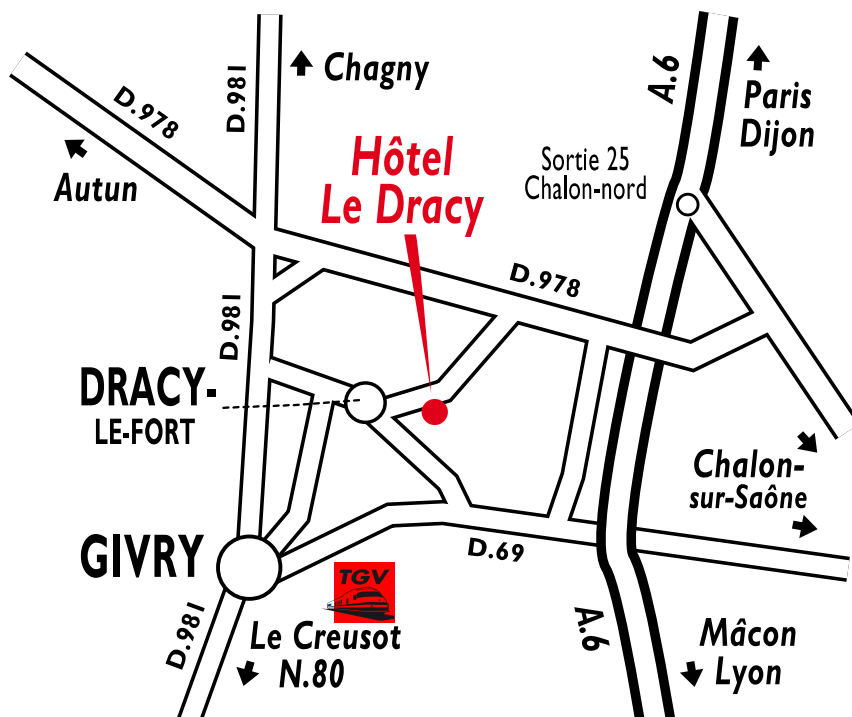

Hôtel*** Le Dracy – Restaurant La Garenne

4, rue du Pressoir – 71640 Dracy-le-Fort – Bourgogne
Tél. +33 (0)3 85 87 81 81 – Fax + 33 (0)3 85 87 77 49
info@ledracy.com

By road:

motorway A6, exit Chalon Nord, 3km exchanger from interchange on the route to Autun.

High speed train (TGV):

20 min from the Creusot-TGV station (1½ hrs from Paris).
In Burgundy, between Beaune and Autun